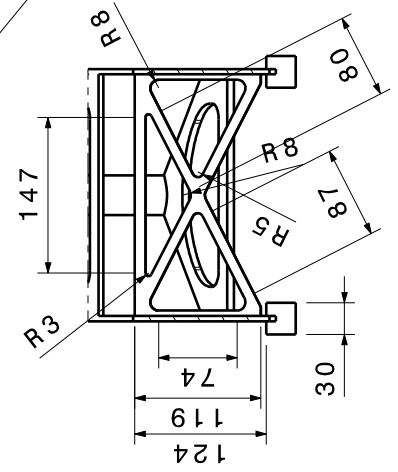

H G F E D C B A

Section view B-B
Scale: 1:5

DRAWING TITLE			CHASIS MONOCASCO		
DRAWN BY	DATE	DATE	SIZE	MATERIAL	REV
Mikel B.	16/08/2014	16/08/2014	A3	VIDRIO / POLIESTER	
CHECKED BY	DATE	DATE	SCALE		
	xxx	xxx	1:5 WEIGHT (kg) 2.638		
DESIGNED BY	DATE	DATE	SHEET	1/1	
	xxx	xxx	B	A	

4 3 2 1