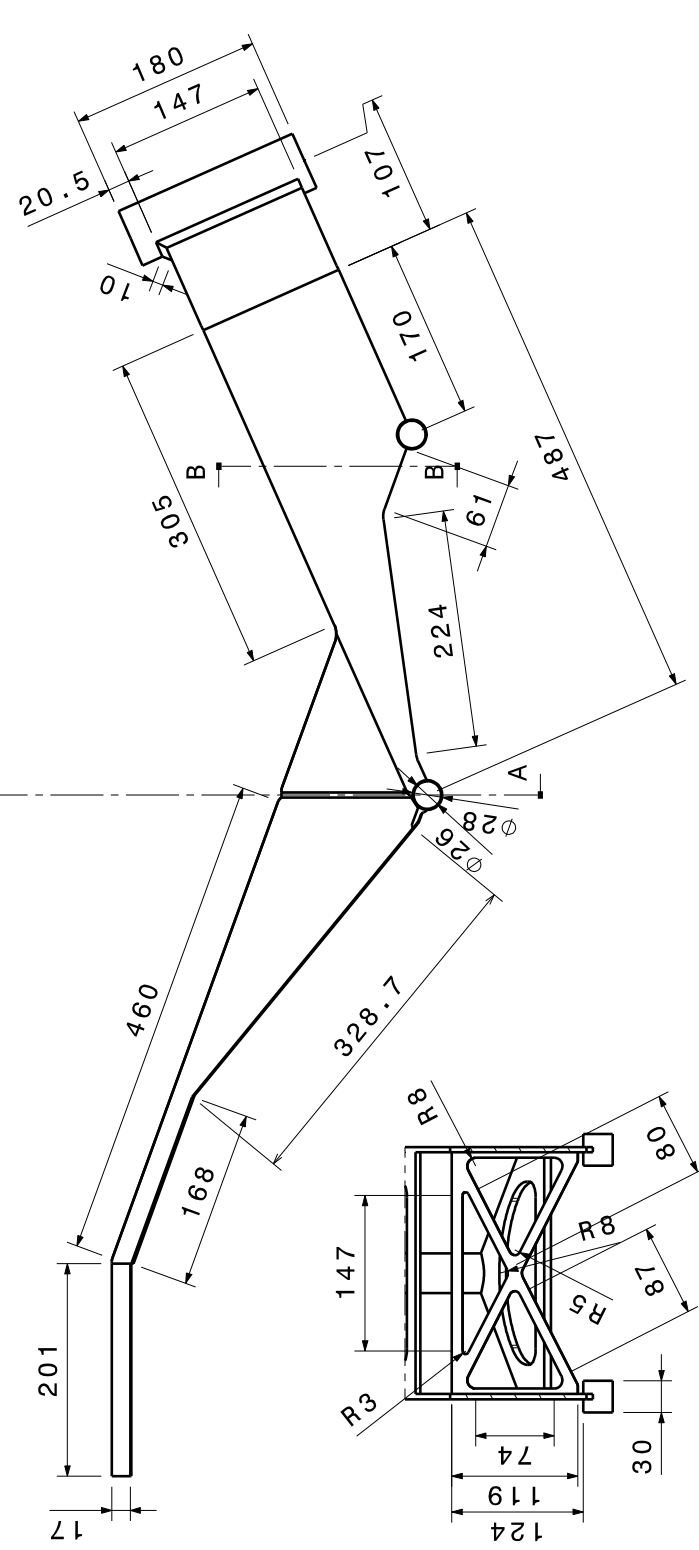

H G F E D C B A

Section view B-B
Scale: 1:5

DRAWING TITLE			CHASIS MONOCASCO		
DRAWN BY	DATE	DATE	SIZE	MATERIAL	REV
Mikel B.	16/08/2014	16/08/2014	A3	VIDRIO / POLIESTER	
CHECKED BY	DATE	DATE	SCALE		
	xxx	xxx	1:5 WEIGHT (kg) 2.638		
DESIGNED BY	DATE	DATE	SHEET	1/1	
	xxx	xxx	B	A	

4 3 2 1