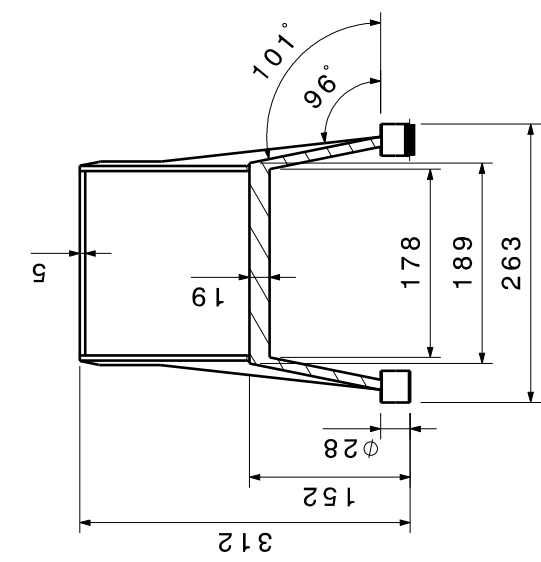

H G F E D C B A

Section view B-B
Scale: 1:5

DRAWING TITLE			CHASIS MONOCASCO		
DRAWN BY	DATE	DATE	SIZE	MATERIAL	REV
Mikel B.	16/08/2014	16/08/2014	A3	VIDRIO / POLIESTER	
CHECKED BY	DATE	DATE	SCALE		
	xxx	xxx	1:5 WEIGHT (kg) 2.638		
DESIGNED BY	DATE	DATE	SHEET	1/1	
	xxx	xxx	B	A	