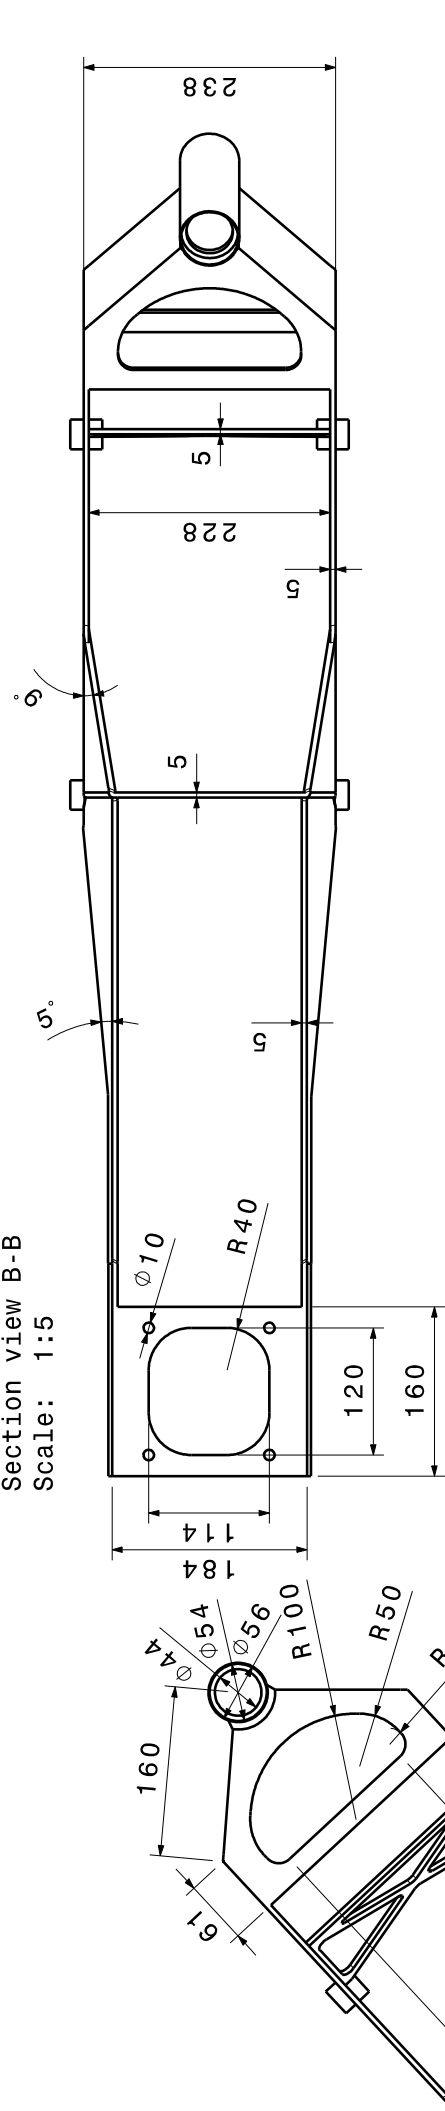

H G F E D C B A

Section view B-B
Scale: 1:5

DRAWING TITLE			CHASIS MONOCASCO		
DRAWN BY	DATE	DATE	SIZE	MATERIAL	REV
Mikel B.	16/08/2014	16/08/2014	A3	VIDRIO / POLIESTER	
CHECKED BY	DATE	DATE	SCALE		
	xxx	xxx	1:5 WEIGHT (kg) 2.638		
DESIGNED BY	DATE	DATE	SHEET	1/1	
	xxx	xxx	B	A	

4 3 2 1